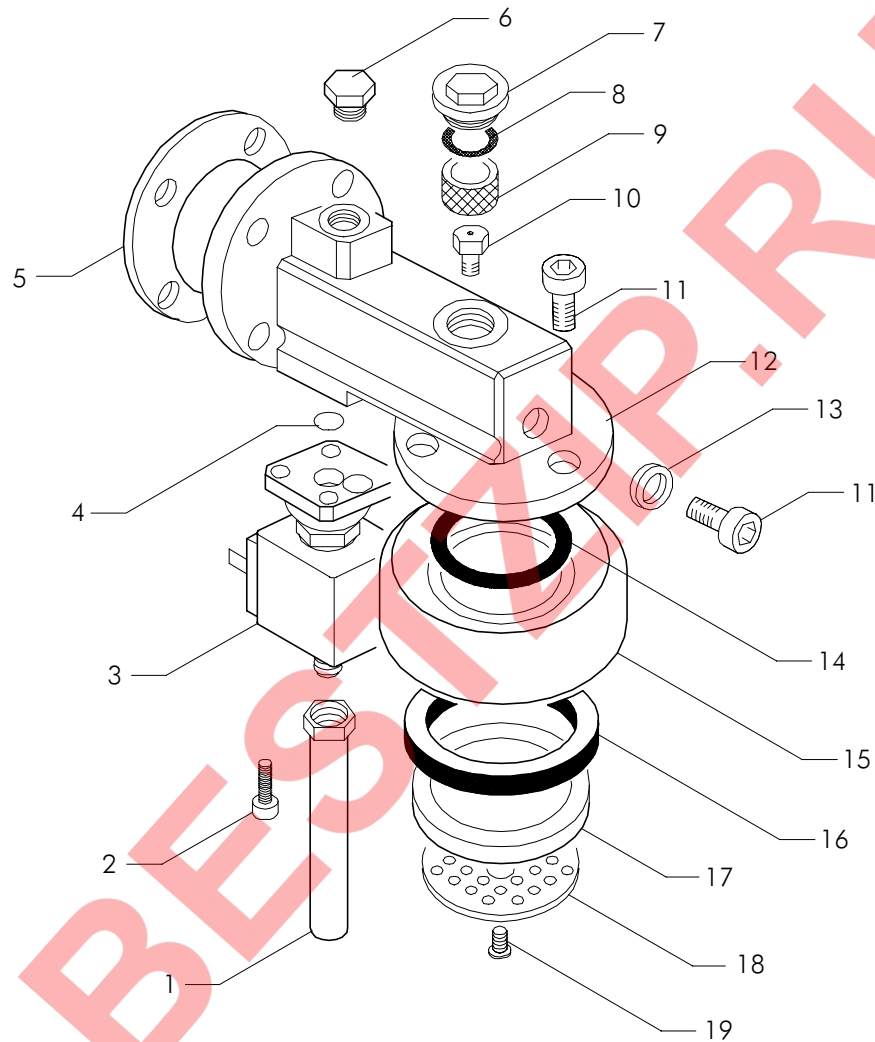

Pos	Cod.	Denominazione - IT -	Denomination - GB -	Denomination - FR -	Denomination - DE -
1	52000166	TUB.D-12 OT TAGLIATO L.92 1-4GR	CUT BRASS TUBE D-12 1-4 GR	TUYAU COUPE D-12 1-4 GR	ROHR D-12 MESSING GESCHNITTEN L.92 1-4GR
2	23560	VITE TCEI INOX 4X16	SCREW TCCE S.STEEL 4X16	VIS TCCE INOX 4X16	STAHLSCHRAUBE TCCE 4X16
3	18150	ELETTRIVAL.GRUPPO 110V 50-60HZ	GROUP SOLENOID VALVE 110/50-60	ELECTROVANNE GROUPE 110/50-60	GRUPPENMAGNETVENTIL 110/50-60
3	18151	ELETTRIVAL.GRUPPO 220/240V 50-60HZ	GROUP SOLENOID VALVE 220/240 50-60	ELECTROVANNE GROUPE 220/240 50-60	GRUPPENMAGNETVENTIL 220/240 50-60
4	12305	GUARNIZ.OR 105 GR.ELETT.VITON VERDE	O RING SEAL 105 GREEN VITON SOLENOI	JOINT OR 105 GR.ELECT.VITON VERT 70SH	O-RINGDICHT. 105 EKELTR. EINHEIT VITON G
5	12002	GUARNIZ.TEFLON VERGINE X GRUPPO 89X4	GROUP TEFLON GASKET 89X40X2	JOINT DE GROUPE TEFLON 89X40X2	TEFLON GRUPPENDICHTUNG 89X40X2
6	25780	TAPPO MASCHIO OTTONE 1/4	BRASS MALE CAP 1/4	BOUCHON MALE LAITON 1/4	MESSING-STOPFEN 1/4
7	25789	TAPPO GRUPPO EROGAZIONE	DISTRIBUTION GROUP CAP	BOUCHON GROUPE DEBIT	STOPFEN DER ABGABEGRUPPE
8	12303	GUARNIZ. OR 119 VITON TAPPO GRUPPO	CAP O RING GASKET 119	JOINT OR 119 POUR BOUCHON	OR DICHTUNG FUR STOPFEN 119
9	10252	FILTRO PER GRUPPO 10.5X13.5X11	GROUP FILTER 10.5X13.5X11	FILTRE POUR GROUPE 10.5X13.5X11	GRUPPENFILTER 10.5X13.5X11
10	10300	GIGLER OTT. X GRUPPO D 0.8	BRASS GROUP JET D.0.8	GICLEUR LAITON POUR GROUPE D.0.8	VERMESSINGTE GRUPPEDUSE D 0.8
10	10300A	GIGLER OTT. X GRUPPO D 0.6	BRASS UNIT FOR JET D 0.6	GIGLEUR LAITON POUR GROUPE D 0.6	VERMESSINGTE GRUPPENDÜSE D 0.6
11	23552	VITE TCEI INOX 5X10	STEEL SCREW TCCE 5X10	VIS INOX TCCE 5X10	STAHLSCHRAUBE TCCE 5X10
12	25368	CORPO GRUPPO EROGAZIONE	DISTRIBUTION GROUP BODY	CORPS GROUPE DEBIT	KORPER DER ABGABEGRUPPE
13	12155	GUARNIZ. CU 8.5X5X1	COPPER GASKET 8.5X5X1	JOINT CU 8.5X5X1	CU DICHTUNG 8.5X5X1
14	12304	GUARNIZ. OR 4187 GRUP.ER VITON VERDE	DISTRIBUTION GR. O RING GASKET 4187	JOINT OR4187 GR DEBIT MC/482	OR DICHTUNG FUR AUSGABEGRUPPE 4187
15	25250	ANELLO AGGANCIATORE CROMATO	CHROMED CLAMPING RING	SABOT CHROME	CHROM GRUPPENRING
16	12215	GUARNIZ.GOMMA S.COPPA 72X56X8.5 MAGG	LARGER SIZED FILTER SUPPORT RUBBER	JOINT CAOUTCHOUC SOUCOUBE 72X56X8.5	FILTERHALTER-GUMMIDICHTUNG 72X56X8 GROSS
16	12217	GUARNIZ.GOMMA S.COPPA 72X56X8 NORMAL	STANDARD SIZE FILTER SUPPORT RUBBER	JOINT CAOUTCHOUC SOUCOUBE 72X56X8 N	FILTERHALTER-GUMMIDICHTUNG 72X56X8 NORMA
17	25627	PORTADOCETTA GRUPPO EROGAZIONE	WATER SPOUT UNIT SUPPORT	PORTE-DOUCHETTE GROUPE DISTRIBUTION	DUSCHTRÄGER VERSORGUNGSEINHEIT
18	27100	DOCETTA GRUPPO ER 51.9	GROUP SHOWER PLATE 51.9	DOUCHETTE GROUPE ER 51.9	DUSCHE VERTEILEREINHEIT 51.9
19	23510	VITE TPS INOX 5X14 TAGLIO CACC.	5X14 STAINLESS STEEL FLATHEAD SCREW	VIS TPS INOX 5X14 DE TOURNEVIS	SCHRAUBE TPS ROSTFREI5X14 SCHRAUBEN
20	56053	GRUPPO SC.CART.110/60	UNIT DISTRIBUTION GROUP 110/60	ENSEMBLE GROUPE 110/60	SATZ-ABGABEGRUPPE 110/60
20	56054	GRUPPO SC.CART.230V 50-60HZ	UNIT DISTRIBUTION GROUP 220-240/50-60	ENSEMBLE GROUPE 220-240/50-60	SATZ-ABGABEGRUPPE 220-240/50-60