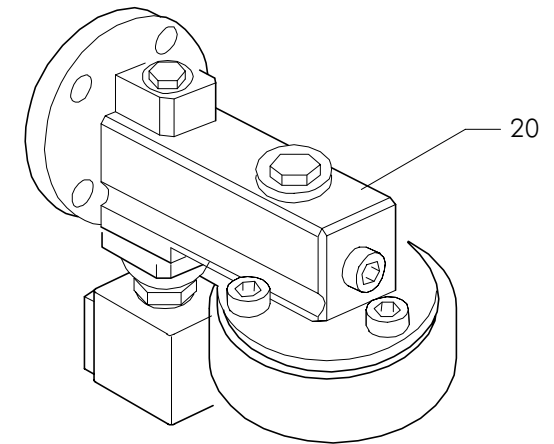

Pos	Cod.	Denominazione - IT -	Denomination - GB -	Denomination - FR -	Denomination - DE -
1	52000166	TUB.D-12 OT TAGLIATO L.92 1-4GR	CUT BRASS TUBE D-12 1-4 GR	TUYAU COUPE D-12 1-4 GR	ROHR D-12 MESSING GESCHNITTEN L.92 1-4GR
2	23560	VITE TCEI INOX 4X16	SCREW TCCE S.STEEL 4X16	VIS TCCE INOX 4X16	STAHLSCHRAUBE TCCE 4X16
3	18150	ELETTRIVAL.GRUPPO 110V 50-60HZ	GROUP SOLENOID VALVE 110/50-60	ELECTROVANNE GROUPE 110/50-60	GRUPPENMAGNETVENTIL 110/50-60
3	18151	ELETTRIVAL.GRUPPO 220/240V 50-60HZ	GROUP SOLENOID VALVE 220/240 50-60	ELECTROVANNE GROUPE 220/240 50-60	GRUPPENMAGNETVENTIL 220/240 50-60
4	12305	GUARNIZ.OR 105 GR.ELETT.VITON VERDE	O RING SEAL 105 GREEN VITON SOLENOI	JOINT OR 105 GR.ELECT.VITON VERT 70SH	O-RINGDICHT. 105 EKELTR. EINHEIT VITON G
5	12002	GUARNIZ.TEFLON VERGINE X GRUPPO 89X4	GROUP TEFLON GASKET 89X40X2	JOINT DE GROUPE TEFLON 89X40X2	TEFLON GRUPPENDICHTUNG 89X40X2
6	25780	TAPPO MASCHIO OTTONE 1/4	BRASS MALE CAP 1/4	BOUCHON MALE LAITON 1/4	MESSING-STOPFEN 1/4
7	25789	TAPPO GRUPPO EROGAZIONE	DISTRIBUTION GROUP CAP	BOUCHON GROUPE DEBIT	STOPFEN DER ABGABEGRUPPE
8	12303	GUARNIZ. OR 119 VITON TAPPO GRUPPO	CAP O RING GASKET 119	JOINT OR 119 POUR BOUCHON	OR DICHTUNG FUR STOPFEN 119
9	10252	FILTRO PER GRUPPO 10.5X13.5X11	GROUP FILTER 10.5X13.5X11	FILTRE POUR GROUPE 10.5X13.5X11	GRUPPENFILTER 10.5X13.5X11
10	10300	GIGLER OTT. X GRUPPO D 0.8	BRASS GROUP JET D.0.8	GICLEUR LAITON POUR GROUPE D.0.8	VERMESSINGTE GRUPPEDUSE D 0.8
10	10300A	GIGLER OTT. X GRUPPO D 0.6	BRASS UNIT FOR JET D 0.6	GIGLEUR LAITON POUR GROUPE D 0.6	VERMESSINGTE GRUPPENDÜSE D 0.6
11	23552	VITE TCEI INOX 5X10	STEEL SCREW TCCE 5X10	VIS INOX TCCE 5X10	STAHLSCHRAUBE TCCE 5X10
12	25368	CORPO GRUPPO EROGAZIONE	DISTRIBUTION GROUP BODY	CORPS GROUPE DEBIT	KORPER DER ABGABEGRUPPE
13	12155	GUARNIZ. CU 8.5X5X1	COPPER GASKET 8.5X5X1	JOINT CU 8.5X5X1	CU DICHTUNG 8.5X5X1
14	12304	GUARNIZ. OR 4187 GRUP.ER VITON VERDE	DISTRIBUTION GR. O RING GASKET 4187	JOINT OR4187 GR DEBIT MC/482	OR DICHTUNG FUR AUSGABEGRUPPE 4187
15	25250	ANELLO AGGANCIATORE CROMATO	CHROMED CLAMPING RING	SABOT CHROME	CHROM GRUPPENRING
16	12215	GUARNIZ.GOMMA S.COPPA 72X56X8.5 MAGG	LARGER SIZED FILTER SUPPORT RUBBER	JOINT CAOUTCHOUC SOUCOUBE 72X56X8.5	FILTERHALTER-GUMMIDICHTUNG 72X56X8 GROSS
16	12217	GUARNIZ.GOMMA S.COPPA 72X56X8 NORMAL	STANDARD SIZE FILTER SUPPORT RUBBER	JOINT CAOUTCHOUC SOUCOUBE 72X56X8 N	FILTERHALTER-GUMMIDICHTUNG 72X56X8 NORMA
17	25627	PORTADOCETTA GRUPPO EROGAZIONE	WATER SPOUT UNIT SUPPORT	PORTE-DOUCHETTE GROUPE DISTRIBUTION	DUSCHTRÄGER VERSORGUNGSEINHEIT
18	27100	DOCETTA GRUPPO ER 51.9	GROUP SHOWER PLATE 51.9	DOUCHETTE GROUPE ER 51.9	DUSCHE VERTEILEREINHEIT 51.9
19	23510	VITE TPS INOX 5X14 TAGLIO CACC.	5X14 STAINLESS STEEL FLATHEAD SCREW	VIS TPS INOX 5X14 DE TOURNEVIS	SCHRAUBE TPS ROSTFREI5X14 SCHRAUBEN
20	56053	GRUPPO SC.CART.110/60	UNIT DISTRIBUTION GROUP 110/60	ENSEMBLE GROUPE 110/60	SATZ-ABGABEGRUPPE 110/60
20	56054	GRUPPO SC.CART.230V 50-60HZ	UNIT DISTRIBUTION GROUP 220-240/50-60	ENSEMBLE GROUPE 220-240/50-60	SATZ-ABGABEGRUPPE 220-240/50-60