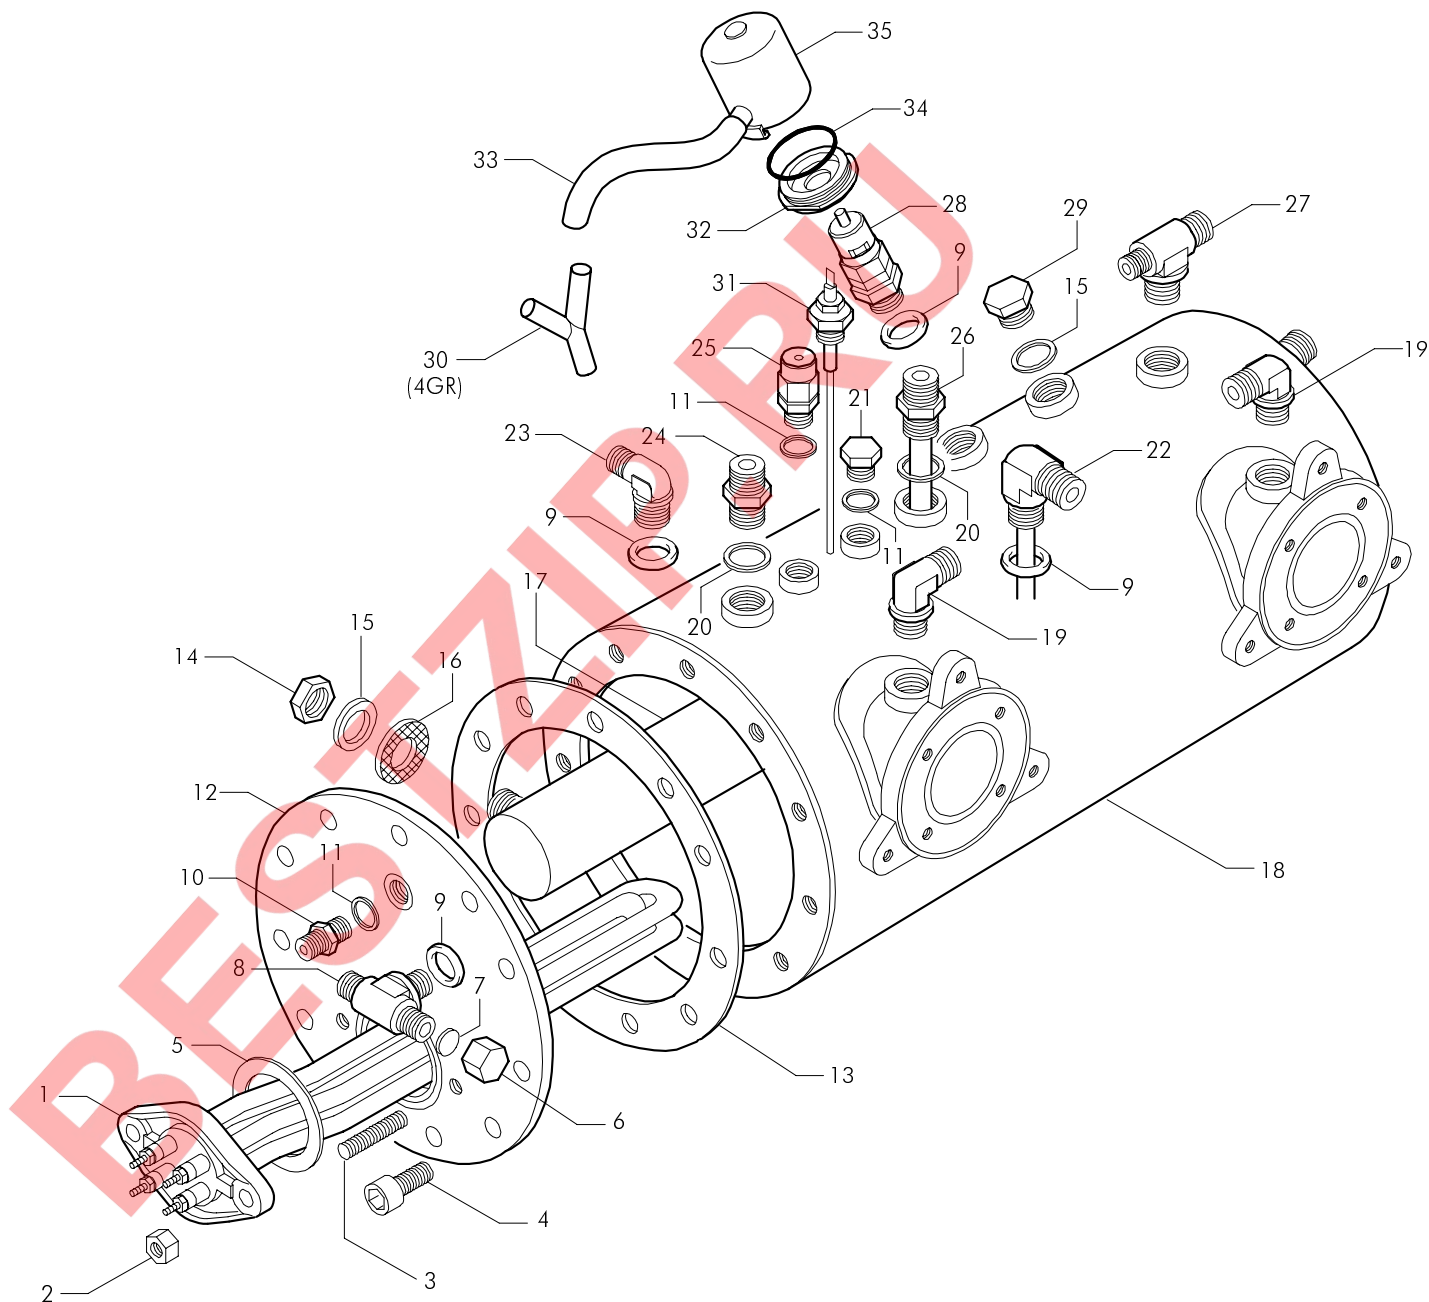

Pos	Cod.	Denominazione - IT -	Denomination - GB -	Denomination - FR -	Denomination - DE -
1	17050	RES.2GR 4P 120V 2600W	HEATING ELEMENT 2GR 110V-2600W	RESISTANCE ELEC. 2GR 110V-2600W	HEIZKORPER 2GR 110V-2600W
1	17051	RES.2GR 4P 230/240V 2600W	HEATING ELEMENT 2GR 220V/240V-2600W	RESISTANCE ELEC.2GR 220V/240V-2600W	HEIZKORPER 2GR 220V/240V 2600W
1	17053	RES.2GR 4P 380V 4000W	HEATING ELEMENT 2GR 380V 4000W	RESISTANCE ELEC. 2GR 380V 4000W	HEIZKORPER 2GR 380V 4000W
1	17054	RES.2GR 6P 230/380V 2600W	HEATING EL.2GR 220/380V-2600W 6POLE	RESISTANCE 2GR 220V/380V-2600W 6P	HEIZKORPER 2GR 220V/380V-2600 6P
1	17056	RES.2GR 4P 230/240V 4000W	HEATING ELEMENT 2GR 220/240V 4000W	RESISTANCE ELEC. 2GR 220/240V 4000W	HEIZKORPER 2GR 220/240V 4000W
1	17057	RES.2GR 6P 230/380V 4000W	HEATING EL. 2GR 220/380V-4000W 6P	RESISTANCE 2GR 220/380V 4000W 6P.	HEIZKORPER 2GR 220/380V 4000W 6P
1	17058	RES.2GR 6P 230/380V 3000V	HEATING EL.2GR 220/380V-3000W 6POLE	RESISTANCE 2GR 220/380V-3000W 6POLE	HEIZKORPER 2GR 220/380V-3000W 6P
1	17059	RES.2GR 6P 230/380V 3400W	HEATING EL.2GR 220/380V-3400W 6POLE	RESISTANCE 2GR 220/380V-3400W 6POLE	HEIZKORPER 2GR 220/380V-3400W 6P
1	17060	RES.2GR 6P 230/380V 4500W	HEATING EL.2GR 230/380V 4500W 6POLE	RESISTANCE 2GR 230/380V 4500W 6POLE	HEIZKORPER 2GR 230/380V 4500W 6P
1	17061	RES.2GR 4P 440V 2600W	HEATING ELEMENT 2GR 440V 2600W 4P	RESISTANCE ELEC. 2GR 440V 2600W 4P	HEIZKORPER 2GR 440V 2600W 4P
1	17062	RES.2GR 4P 440V 4000W	HEATING ELEMENT 2GR 440V 4000W 4P	RESISTANCE ELEC. 2GR 440V 4000W 4P	HEIZKORPER 2GR 440V 4000W 4P
1	17100	RES.3GR 4P 120V 3700W	HEATING ELEMENT 3 GR 110V 3700W	RESISTANCE ELEC. 3GR 110V 3700W	HEIZKORPER 3GR 110V 3700W
1	17101	RES.3GR 4P 230/240V 3700W	HEATING ELEMENT 3GR 220/240V 3700W	RESISTANCE ELEC. 3GR 220/240V 3700W	HEIZKORPER 3GR 220/240V-3700W
1	17103	RES.3GR 4P 380V 5000W	HEATING ELEMENT 3GR 380V 3700W	RESISTANCE ELEC. 3GR 380V 3700W	HEIZKORPER 3GR 380V 3700W
1	17104	RES.3GR 6P 230/380V 3700W	HEATING EL. 3GR 220/380V 3700W 6P	RESISTANCE 3GR 220/380V 3700W 6P	HEIZKORPER 3GR 220/380V 3700W 6P
1	17106	RES.3GR 4P 230/240V 5000W	HEATING ELEMENT 3GR 220/240V 5000W	RESISTANCE ELEC. 3GR 220/240V 5000W	HEIZKORPER 3GR 220/240V 5000W
1	17107	RES.3GR 6P 230/380V 5000W	HEATING EL. 3GR 220/380V 5000W 6P	RESISTANCE 3GR 220/380V 5000W 6P	HEIZKORPER 3GR 220/380V 5000W 6P
1	17114	RES.3GR 4P 440V 3700W	HEATING EL. 3GR 440V 3700W 4POLE	RESISTANCE 3GR 440V 3700W 4POLE	HEIZKORPER 3GR 440V 3700W 4P
1	17150	RES.4GR 4P 230/240V 5000W	HEATING ELEMENT 4GR 220/240V 5000W	RESISTANCE ELEC. 4GR 220/240V 5000W	HEIZKORPER 4GR 220/240V 5000W
1	17151	RES.4GR 6P 230/380V 5000W	HEATING EL. 4GR 220/380V 5000W 6P	RESISTANCE 4GR 220/380V 5000W 6P	HEIZKORPER 4GR 220/380V 5000W 6P
1	17152	RES.4GR 4P 230/240V 7000W	HEATING ELEMENT 4GR 220/240V 7000W	RESISTANCE ELEC. 4GR 220/240V 7000W	HEIZKORPER 4GR 220/240V 7000W
1	17153	RES.4GR 6P 230/380V 6000W	HEATING EL. 4GR 220/380V 7000W 6P	RESISTANCE 4GR 220/380V 7000W 6P	HEIZKORPER 4GR 220/380V 7000W 6P
1	17155	RES.4GR 4P 440V 5000W	HEATING EL. 4GR 440V 5000W 4POLES	RESISTANCE 4GR 440V 5000W 4POLES	HEIZKORPER 4GR 440V 5000W 4POLEN
2	23049	DADO OTTONE M8 UNI 5587	BRASS NUT M8 UNI 5587	ECROU LAITON M8 UNI 5587	MESSING-SCHRAUBENMUTTER M8 UNI 5587
3	23133	PRIGIONIERO INOX AISI304 8X30	STAINLESS STEEL BOLT AISI304 8X40	VIS INOX AISI304 8X40	STAHLSCHRAUBE 8X40 AISI304 8X40
4	23556	VITE TCEI INOX 10X20 UNI5931	STEEL SCREW TCCE 10X20	VIS INOX TCCE 10X20	STAHLSCHRAUBE TCCE 10X20
5	12001	GUARNIZIONE TEFLON VERGINE	TEFLON GASKET ELEMENT/EXCH. 58X43X2	JOINT TEFLON RESIST/ECHANG. 58X43X2	TEFLON DICHTUNG 58X23X2
6	25782	TAPPO FEMMINA 1/4 GAS	1/4 GAS FEMALE TAP	BOUCHON FEMELLE 1/4 GAZ	INNENANSCHLUSSSTÖPSEL 1/4 GAS
7	12007	GUARNIZIONE KLINGERSIL4400	KLINGERSIL4400 COPPER SEAL	JOINT KLINGERSIL4400 POUR BOUCHON	DICHTUNG KLINGER SIL4400 X DECKEL
8	43060	RACCORDO 1/4X1/4X1/4 T	'T' CONNECTOR 1/4 + 1/4 + 1/4	RACCORD 'T' 1/4 + 1/4 + 1/4	T'-ANSCHLUSS 1/4+1/4+1/4
9	12101	GUARNIZIONE CU/ALIM 3/8 22X17X3	3/8 22X17X3 FEEDER/COPPER SEAL	JOINT CUIVRE/ALIM 3/8 22X17X3	KUPFERDICHTUNG/SPEIS. 3/8 22X17X3
10	25686	RACCORDO 1/4X1/4 FLANGIA	CONNECTOR 1/4 X 1/4 FLANGE	RACCORD 1/4 X 1/4 BRIDE	ANSCHLUSS 1/4X1/4 FLANSCH
11	12153	GUARNIZIONE CU 1/4 17X13.3X1.5	1/4 17X13.3X1.5 COPPER SEAL	JOINT CUIVRE 1/4 17X13.3X1.5	KUPFERDICHTUNG 1/4 17X13.3X1.5
12	53011	FLANGIA NORMALE SENZA FORI	FLANGE WITHOUT HOLES	BRIDE SANS TROUS	NORMALER FLANSCH OHNE LÖCHER
13	12003	GUARNIZ. TEFLON VERGINEXCALDAIA 190X1	BOILER TEFLON GASKET 190X139X2	JOINT CHAUDIERE TEFLON 190X139X2	TEFLON KESSELDICHTUNG 190X139X2
14	25356	CONTRODADO OTTONE 3/8	BRASS LOCK NUT 3/8	CONTRE-ECROU LAITON 3/8	MESSING-GEGENMUTTER 3/8
15	25651	RONDELLA OTTONE 3/8	BRASS WASHER 3/8	RONDELLE LAITON 3/8	MESSINGSCHIEBE 3/8
16	12005	GUARNIZIONE REINZXCAMB.CAR.28X17X2	GASKET KLINGERSIL4400EXCH.25X17X2	JOINT KLINGERSIL4400 D'ECHANGEUR	AUSTAUSCH DICHTUNG AUSTAUSCHER 28X17X2
17	63002	SCAMBIATORE CARTUCCIA NORMALE	NORMAL CARTRIDGE EXCHANGER	ECHANGEUR A CARTOUCHE NORMAL	EINSATZWARMETAUSCHER NORMAL