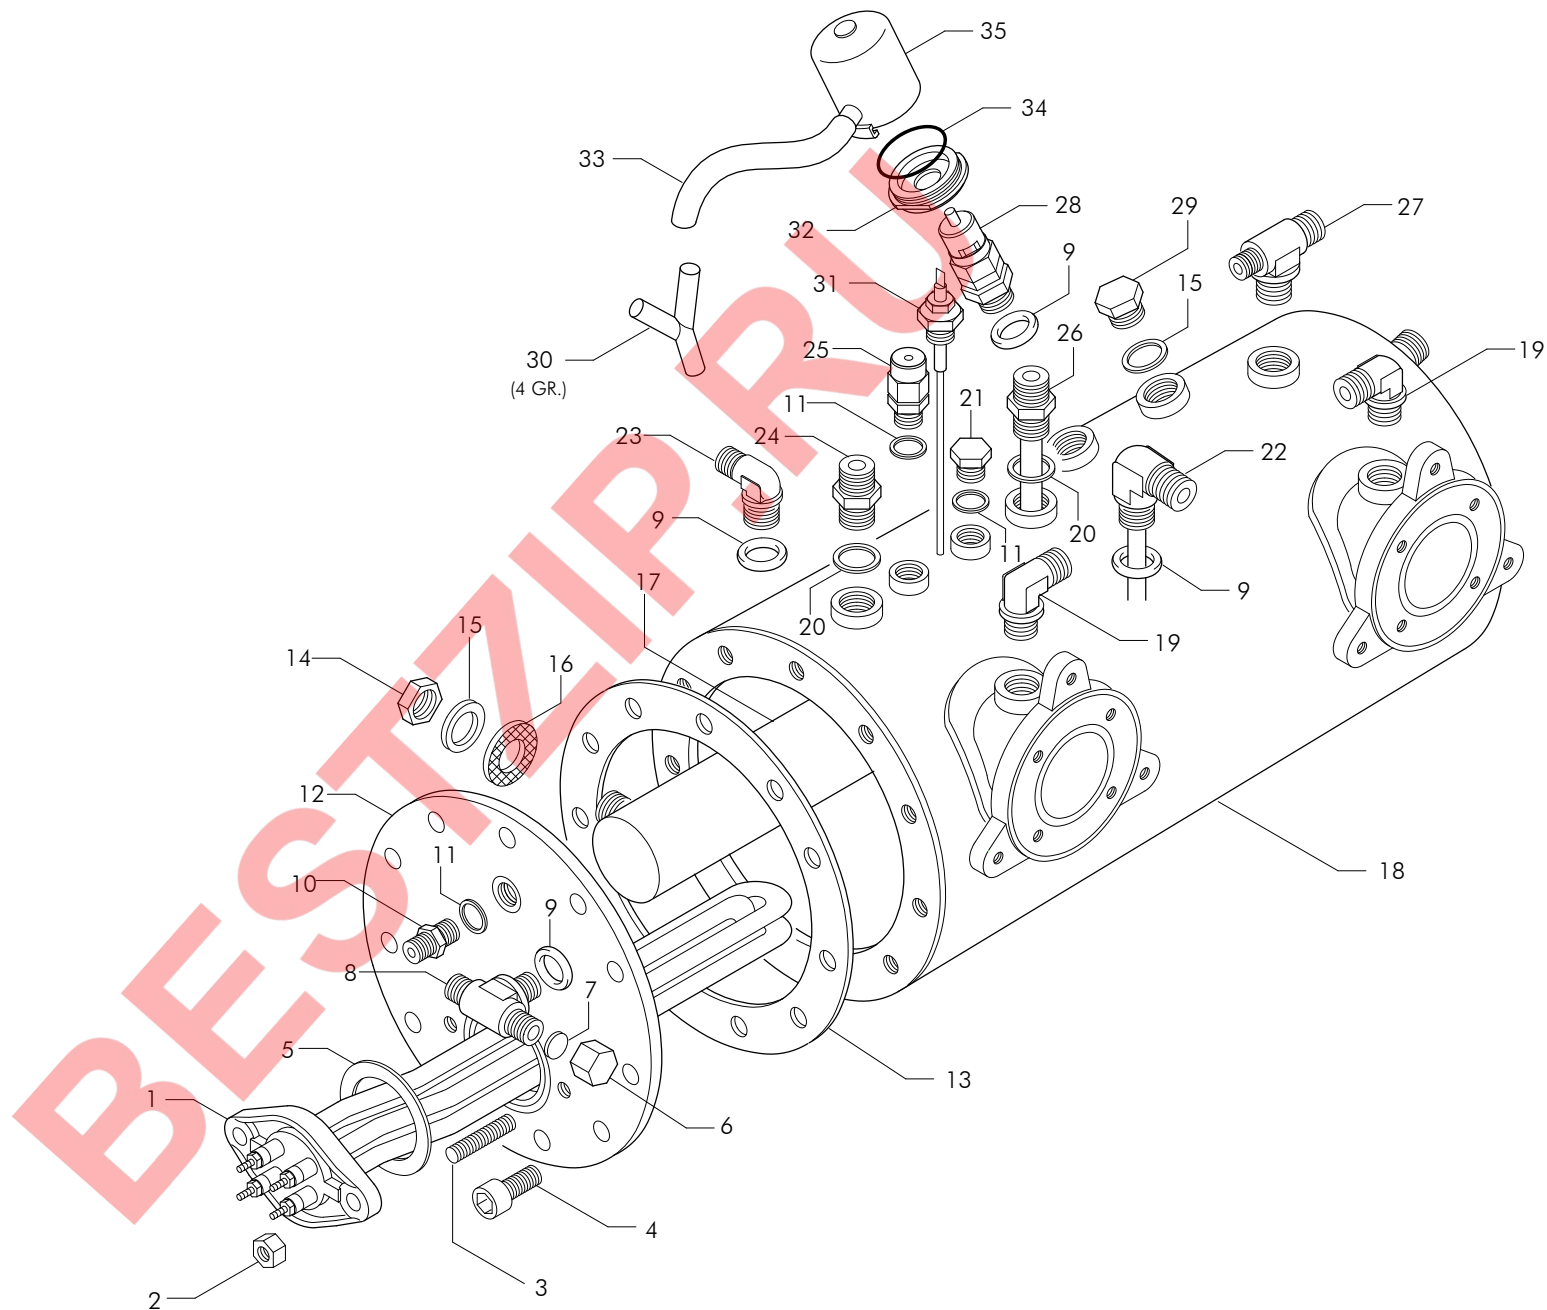

Pos	Cod.	Denominazione - IT -	Denomination - GB -	Denomination - FR -	Denomination - DE -
1	17050	RES.2GR 4P 120V 2600W	HEATING ELEMENT 2GR 110V-2600W	RESISTANCE ELEC. 2GR 110V-2600W	HEIZKORPER 2GR 110V-2600W
1	17051	RESISTENZA 2GR 4P 230/240V 2600W	HEATING ELEMENT 2GR 220V/240V-2600W	RESISTANCE ELEC.2GR 220V/240V-2600W	HEIZKORPER 2GR 220V/240V 2600W
1	17053	RES.2GR 4P 380V 4000W	HEATING ELEMENT 2GR 380V 4000W	RESISTANCE ELEC. 2GR 380V 4000W	HEIZKORPER 2GR 380V 4000W
1	17054	RESISTENZA 2GR 6P 230/380V 2600W	HEATING EL.2GR 220/380V-2600W 6POLE	RESISTANCE 2GR 220V/380V-2600W 6P	HEIZKORPER 2GR 220V/380V-2600 6P
1	17056	RES.2GR 4P 230/240V 4000W	HEATING ELEMENT 2GR 220/240V 4000W	RESISTANCE ELEC. 2GR 220/240V 4000W	HEIZKORPER 2GR 220/240V 4000W
1	17057	RESISTENZA 2GR 6P 230/380V 4000W	HEATING EL. 2GR 220/380V-4000W 6P	RESISTANCE 2GR 220/380V 4000W 6P.	HEIZKORPER 2GR 220/380V 4000W 6P
1	17058	RES.2GR 6P 230/380V 3000V	HEATING EL.2GR 220/380V-3000W 6POLE	RESISTANCE 2GR 220/380V-3000W 6POLE	HEIZKORPER 2GR 220/380V-3000W 6P
1	17059	RESISTENZA 2GR 6P 230/380V 3400W	HEATING EL.2GR 220/380V-3400W 6POLE	RESISTANCE 2GR 220/380V-3400W 6POLE	HEIZKORPER 2GR 220/380V-3400W 6P
1	17060	RESISTENZA 2GR 6P 230/380V 4500W	HEATING EL.2GR 230/380V 4500W 6POLE	RESISTANCE 2GR 230/380V 4500W 6POLE	HEIZKORPER 2GR 230/380V 4500W 6P
1	17061	RES.2GR 4P 440V 2600W	HEATING ELEMENT 2GR 440V 2600W 4P	RESISTANCE ELEC. 2GR 440V 2600W 4P	HEIZKORPER 2GR 440V 2600W 4P
1	17062	RES.2GR 4P 440V 4000W	HEATING ELEMENT 2GR 440V 4000W 4P	RESISTANCE ELEC. 2GR 440V 4000W 4P	HEIZKORPER 2GR 440V 4000W 4P
1	17100	RES.3GR 4P 120V 3700W	HEATING ELEMENT 3 GR 110V 3700W	RESISTANCE ELEC. 3GR 110V 3700W	HEIZKORPER 3GR 110V 3700W
1	17101	RES.3GR 4P 230/240V 3700W	HEATING ELEMENT 3GR 220/240V 3700W	RESISTANCE ELEC. 3GR 220/240V 3700W	HEIZKORPER 3GR 220/240V-3700W
1	17103	RES.3GR 4P 380V 5000W	HEATING ELEMENT 3GR 380V 3700W	RESISTANCE ELEC. 3GR 380V 3700W	HEIZKORPER 3GR 380V 3700W
1	17104	RES.3GR 6P 230/380V 3700W	HEATING EL. 3GR 220/380V 3700W 6P	RESISTANCE 3GR 220/380V 3700W 6P	HEIZKORPER 3GR 220/380V 3700W 6P
1	17106	RES.3GR 4P 230/240V 5000W	HEATING ELEMENT 3GR 220/240V 5000W	RESISTANCE ELEC. 3GR 220/240V 5000W	HEIZKORPER 3GR 220/240V 5000W
1	17107	RESISTENZA 3GR 6P 230/380V 5000W	HEATING EL. 3GR 220/380V 5000W 6P	RESISTANCE 3GR 220/380V 5000W 6P	HEIZKORPER 3GR 220/380V 5000W 6P
1	17114	RES.3GR 4P 440V 3700W	HEATING EL. 3GR 440V 3700W 4POLE	RESISTANCE 3GR 440V 3700W 4POLE	HEIZKORPER 3GR 440V 3700W 4P
1	17150	RES.4GR 4P 230/240V 5000W	HEATING ELEMENT 4GR 220/240V 5000W	RESISTANCE ELEC. 4GR 220/240V 5000W	HEIZKORPER 4GR 220/240V 5000W
1	17151	RES.4GR 6P 230/380V 5000W	HEATING EL. 4GR 220/380V 5000W 6P	RESISTANCE 4GR 220/380V 5000W 6P	HEIZKORPER 4GR 220/380V 5000W 6P
1	17152	RES.4GR 4P 230/240V 7000W	HEATING ELEMENT 4GR 220/240V 7000W	RESISTANCE ELEC. 4GR 220/240V 7000W	HEIZKORPER 4GR 220/240V 7000W
1	17153	RES.4GR 6P 230/380V 6000W	HEATING EL. 4GR 220/380V 7000W 6P	RESISTANCE 4GR 220/380V 7000W 6P	HEIZKORPER 4GR 220/380V 7000W 6P
1	17155	RES.4GR 4P 440V 5000W	HEATING EL. 4GR 440V 5000W 4POLES	RESISTANCE 4GR 440V 5000W 4POLES	HEIZKORPER 4GR 440V 5000W 4POLEN
2	23049	DADO OTTONE M8 UNI 5587	BRASS NUT M8 UNI 5587	ECROU LAITON M8 UNI 5587	MESSING-SCHRAUBENMUTTER M8 UNI 5587
3	23133	PRIGIONIERO INOX AISI304 8X30 DIN 939	STAINLESS STEEL BOLT AISI304 8X40	VIS INOX AISI304 8X40	STAHLSCHRAUBE 8X40 AISI304 8X40
4	23556	VITE TCEI INOX 10X20 UNI5931 DIN912	STEEL SCREW TCCE 10X20	VIS INOX TCCE 10X20	STAHLSCHRAUBE TCCE 10X20
5	12001	GUARNIZIONE TEFLON VERGINE X RES/SCA	TEFLON GASKET ELEMENT/EXCH. 58X43X2	JOINT TEFLON RESIST/ECHANG. 58X43X2	TEFLON DICHTUNG 58X23X2
6	25782	TAPPO FEMMINA 1/4 GAS	1/4 GAS FEMALE TAP	BOUCHON FEMELLE 1/4 GAZ	INNENANSCHLUSSSTÖPSEL 1/4 GAS
7	12007	GUARNIZIONE KLINGERSIL4400	KLINGERSIL4400 COPPER SEAL	JOINT KLINGERSIL4400 POUR BOUCHON	DICHTUNG KLINGER SIL4400 X DECKEL
8	43060	RACCORDO 1/4X1/4X1/4 T	'T' CONNECTOR 1/4 + 1/4 + 1/4	RACCORD 'T' 1/4 + 1/4 + 1/4	T'-ANSCHLUSS 1/4+1/4+1/4
9	12101	GUARNIZIONE CU/ALIM 3/8 22X17X3	3/8 22X17X3 FEEDER/COPPER SEAL	JOINT CUIVRE/ALIM 3/8 22X17X3	KUPFERDICHTUNG/SPEIS. 3/8 22X17X3
10	25686	RACCORDO 1/4X1/4 FLANGIA	CONNECTOR 1/4 X 1/4 FLANGE	RACCORD 1/4 X 1/4 BRIDE	ANSCHLUSS 1/4X1/4 FLANSCH
11	12153	GUARNIZIONE CU 1/4 17X13.3X1.5	1/4 17X13.3X1.5 COPPER SEAL	JOINT CUIVRE 1/4 17X13.3X1.5	KUPFERDICHTUNG 1/4 17X13.3X1.5
12	53011	FLANGIA NORMALE SENZA FORI	FLANGE WITHOUT HOLES	BRIDE SANS TROUS	NORMALER FLANSCH OHNE LÖCHER
13	12003	GUARNIZIONE TEFLON VERGINEXCALDAIA	BOILER TEFLON GASKET 190X139X2	JOINT CHAUDIERE TEFLON 190X139X2	TEFLON KESSELDICHTUNG 190X139X2
14	25356	CONTRODADO OTTONE 3/8	BRASS LOCK NUT 3/8	CONTRE-ECROU LAITON 3/8	MESSING-GEGENMUTTER 3/8
15	25651	RONDELLA OTTONE 3/8	BRASS WASHER 3/8	RONDELLE LAITON 3/8	MESSINGSCHIEBE 3/8
16	12005	GUARNIZIONE REINXSCAMB.CAR.28X17X2	GASKET REINZ EXCH.28X17X2	JOINT REINZ D'ECHANGEUR 28X17X2	AUSTAUSCH DICHTUNG AUSTAUSCHER 28X17X2 A
17	63002	SCAMBIATORE CARTUCCIA NORMALE	NORMAL CARTRIDGE EXCHANGER	ECHANGEUR A CARTOUCHE NORMAL	EINSATZWARMETAUSCHER NORMAL